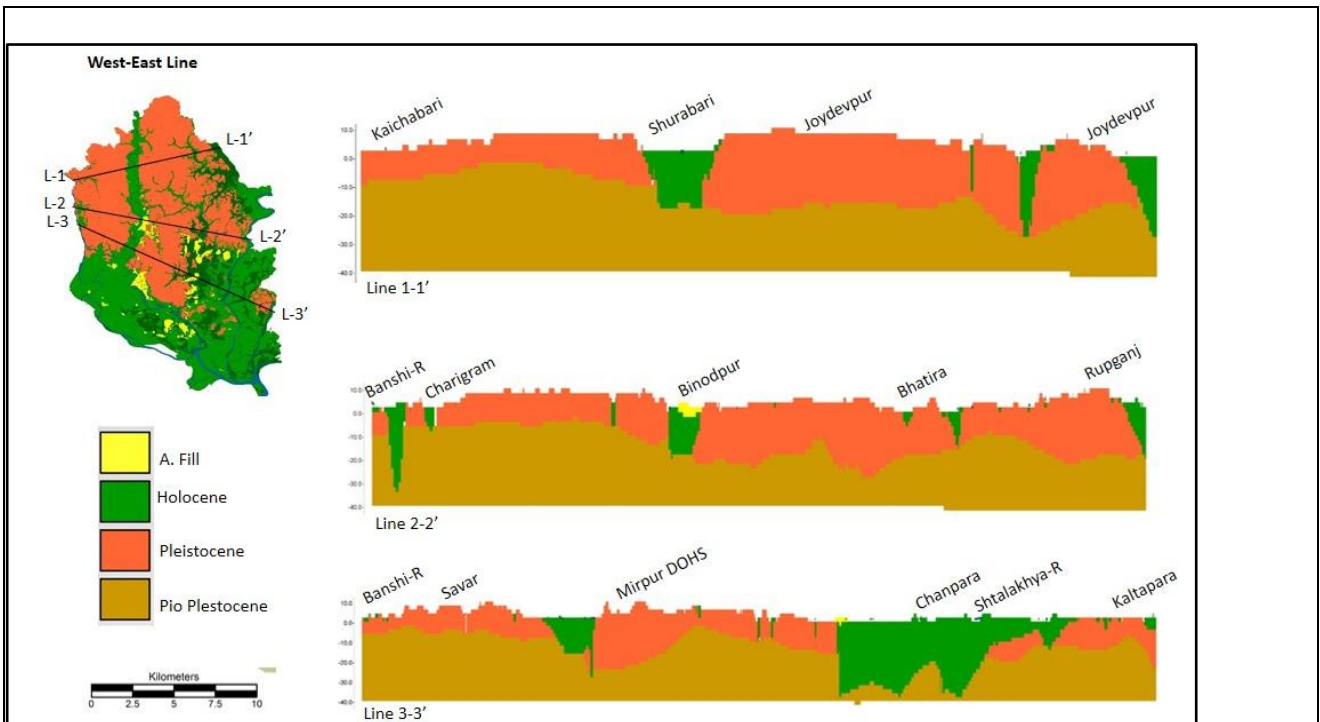

3-Dimensional Geological Model of Dhaka Metropolitan City, Bangladesh

West-East Geological Cross-Sectional (L-1, 2, 3) View of Dhaka Metropolitan City

West-East Geological Cross-Sectional (L-1, 2, 3) View of Dhaka Metropolitan City

West-East Geological Cross-Sectional (L- 4 &5) View of Dhaka Metropolitan City