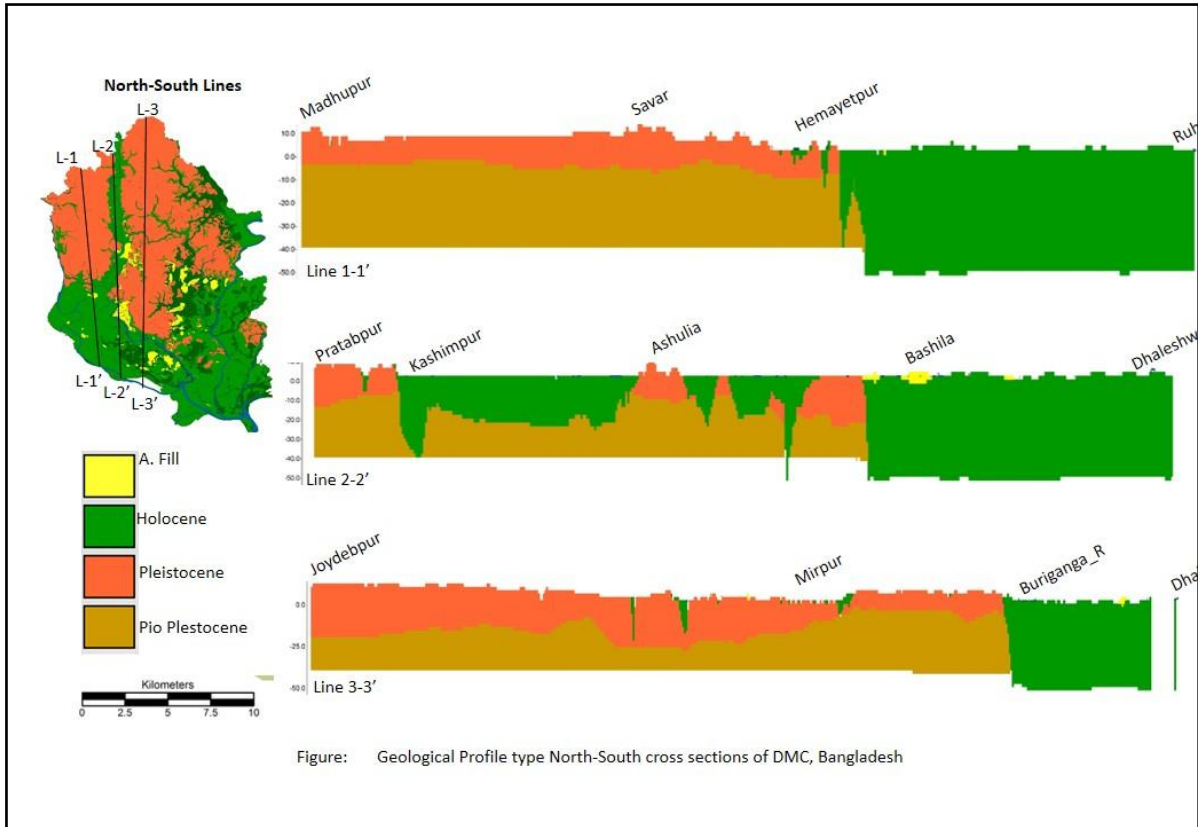

3-Dimensional Geological Model of Dhaka Metropolitan City, Bangladesh

West-East Geological Cross-Sectional (L-1, 2, 3) View of Dhaka Metropolitan City

West-East Geological Cross-Sectional (L-1, 2, 3) View of Dhaka Metropolitan City

West-East Geological Cross-Sectional (L- 4 &5) View of Dhaka Metropolitan City