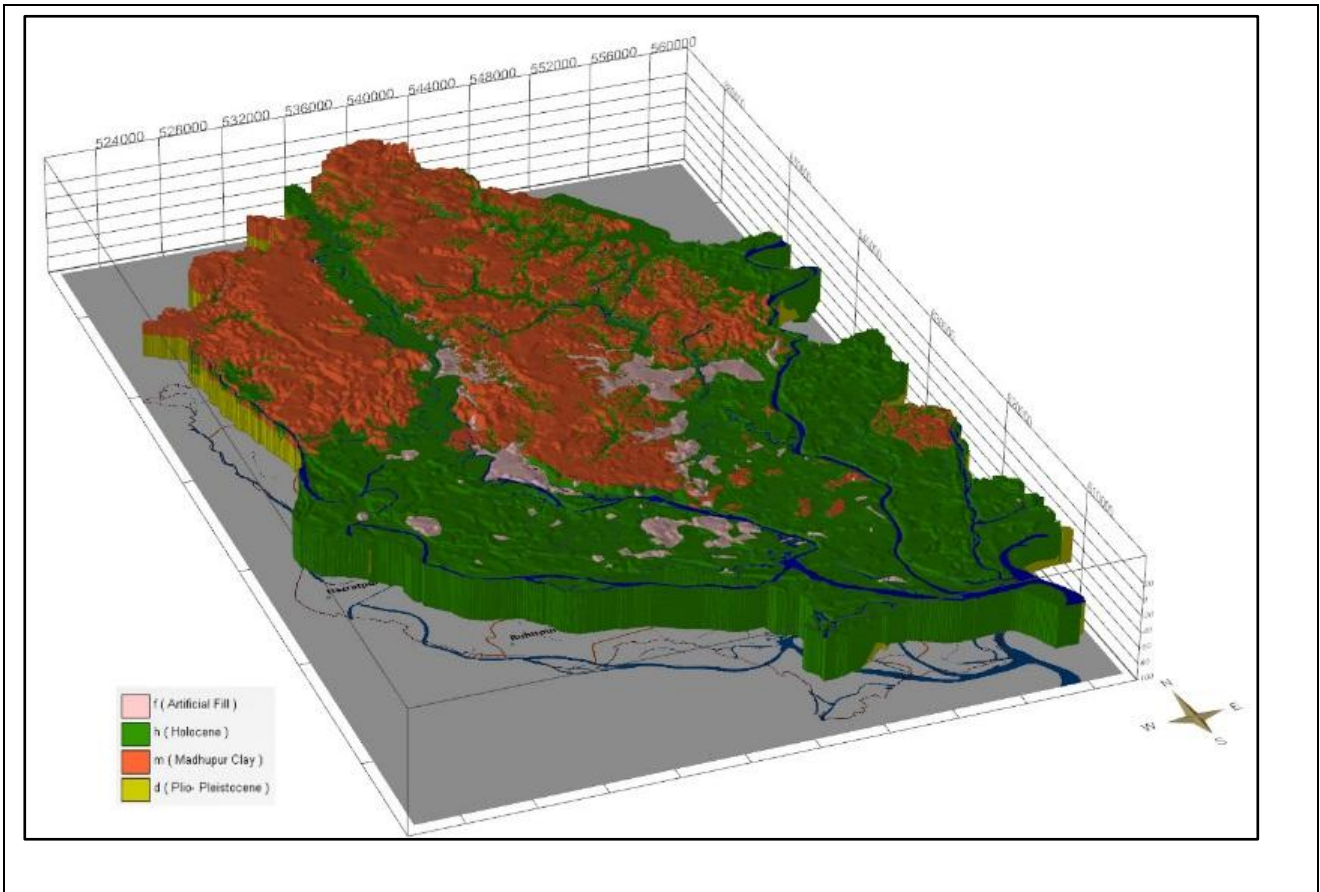

3-Dimensional Geological Model of Dhaka Metropolitan City, Bangladesh

West-East Geological Cross-Sectional (L-1, 2, 3) View of Dhaka Metropolitan City

West-East Geological Cross-Sectional (L-1, 2, 3) View of Dhaka Metropolitan City

West-East Geological Cross-Sectional (L- 4 &5) View of Dhaka Metropolitan City